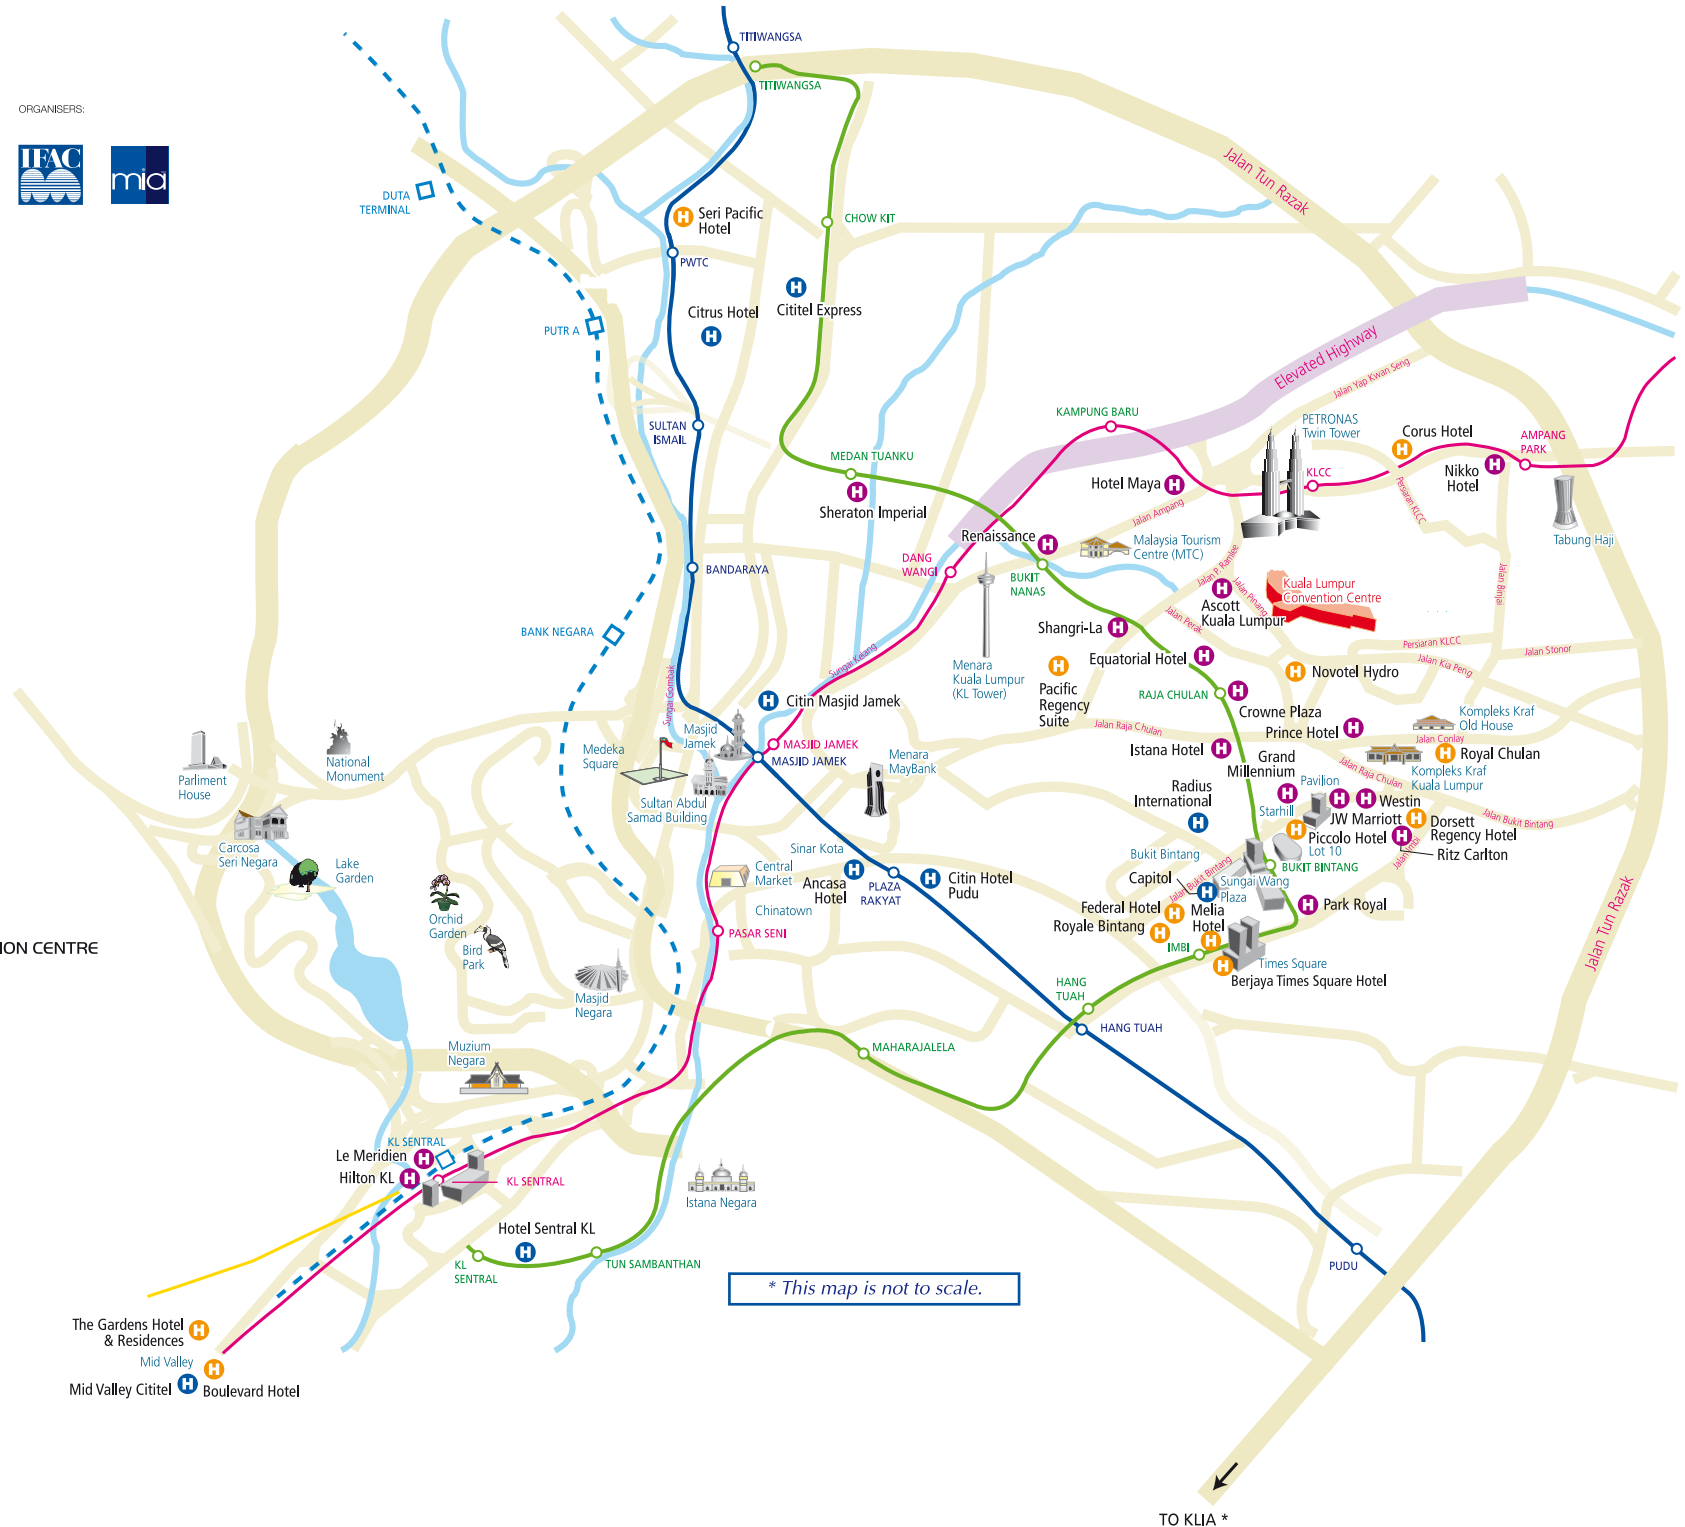

-  KUALA LUMPUR CONVENTION CENTRE
-  5 STAR HOTEL
-  4 STAR HOTEL
-  3 STAR HOTEL
-  SERVICE APARTMENT
-  ERL to KLIA *
-  PUTRA LRT
-  STAR LRT
-  KL Monorail
-  KTM Komuter Train
-  KLANG RIVER
-  ELEVATED HIGHWAY
-  ROAD

* This map is not to scale.

TO KLIA *